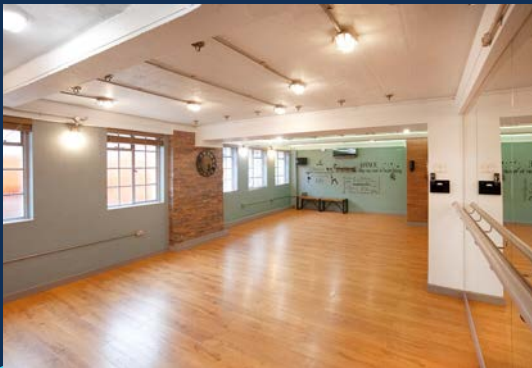

STUDIO BENEFITS:

- ✓ Underfloor Heating
- ✓ Full Length Mirrors
- ✓ Bose Sound System
- ✓ LED Colour Changing Lights
- ✓ Ceiling Brackets for Trapeze Yoga and other suspended sports
- ✓ Shower and Changing Facilities on site
- ✓ Pub and Bar on site
- ✓ Free Parking
- ✓ Air Conditioning